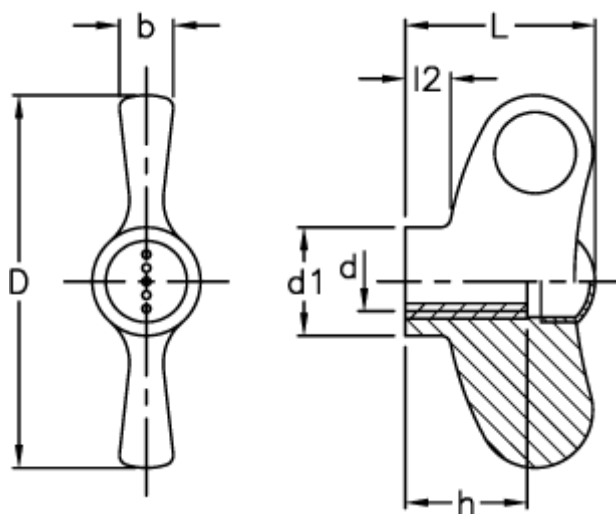

Article number: 23052232415

Description: E+G Wing nut
EWN.55 B-M8-C5, light-blue cap

Measures

b	= 8
D	= 55
d1	= 16.0
d 6H	= M8
h	= 18
L	= 28
l2	= 6.5